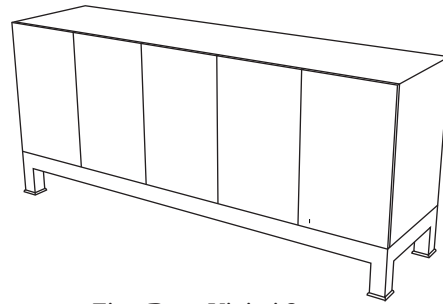

Leather wrapped doors or COM available.

Available as a TV Cabinet with Plasma/LCD lift mechanism

C-07-2800 72"W x 36"H x 21"D

C-07-2801 48"W x 36"H x 21"D

C-07-2802 82"W x 36"H x 21"D

Customization Available

Vinicci

Options: Available in all woods and finishes.
Leather wrapped doors or COM available.
Available as a TV Cabinet with Plasma/LCD lift mechanism
C-07-2800 72"W x 36"H x 21"D
C-07-2801 48"W x 36"H x 21"D

Three Door Vinicci Server
Product No: C-07-2800
Dimensions: 72"W x 36"H x 21"D

Five Door Vinicci Server
Product No: C-07-2802
Dimensions: 82"W x 36"H x 21"D

Two Door Vinicci Server
Product No: C-07-2801
Dimensions: 48"W x 36"H x 21"D