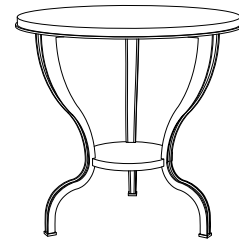

See back for options.

Customization Available

Trio

Options: Available in 1st Level and 2nd Level woods

Side tables:

- T-05-1102 18" Dia. x 24"H
- T-05-1103 21" Dia. x 24"H

Lamp tables:

- T-05-1105 21" Dia. x 27" or 29"H
- T-05-1106 24" Dia. x 27" or 29"H

Trio Senior tables (3 legs with shelf):

- T-07-1102S 30" Dia. x 30"H
- T-07-1103S 36" Dia. x 30"H

Trio Senior tables (4 legs with shelf):

- T-07-1104S 42" Dia. x 30"H
- T-07-1105S 48" Dia. x 30"H
- T-07-1106S 54" Dia. x 30"H

Trio Side Table
 Product No: T-05-1102
 Dimensions: 18" Dia. x 24"H
 Product No: T-05-1103
 Dimensions: 21" Dia. x 24"H

Trio Senior tables (3 legs with shelf)
 Product No: T-07-1102S
 Dimensions: 30" Dia. x 30"H
 Product No: T-07-1103S
 Dimensions: 36" Dia. x 30"H

Trio Lamp Table
 Product No: T-05-1105
 Dimensions: 21" Dia. x 27" or 29"H
 Product No: T-05-1106
 Dimensions: 24" Dia. x 27" or 29"H

Trio Senior tables (4 legs with shelf)
 Product No: T-07-1104S
 Dimensions: 42" Dia. x 30"H
 Product No: T-07-1105S
 Dimensions: 48" Dia. x 30"H
 Product No: T-07-1106S
 Dimensions: 54" Dia. x 30"H