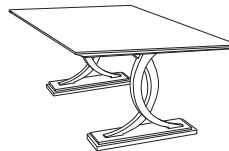

- T-05-801-48 48" x 18" x 36"H
- T-05-802-24 24" Square x 27"H
- T-05-803-60 60" x 30" x 29.5"H
- T-05-804-48 48" x 96" x 29.5"H

Rye Console
Product No: T-05-801
Dimensions:
48" L x 18" W x 36"H

Rye Lamp Table
Product No: T-05-802
Dimensions:
24" Sq. x 27" H

Rye Desk
Product No: T-05-803
Dimensions:
60"L x 30"W x 29.5" H

Rye Dining
Product No: T-05-804
Dimensions:
48" x 96" x 29.5"

Customization Available