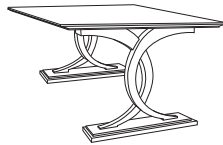

Options: Available in all woods and finishes

T-05-801-48 48" x 18" x 36"H

T-05-802-24 24" Square x 27"H

T-05-803-60 60" x 30" x 29.5"H

T-05-804-48 48" x 96" x 29.5"H

Customization Available

Rye

Options: Available in all woods and finishes

- T-05-801-48 48" x 18" x 36"H
- T-05-802-24 24" Square x 27"H
- T-05-803-60 60" x 30" x 29.5"H
- T-05-804-48 48" x 96" x 29.5"H

Rye Console
Product No: T-05-801
Dimensions:
48" L x 18" W x 36"H

Rye Lamp Table
Product No: T-05-802
Dimensions:
24" Sq. x 27" H

Rye Desk
Product No: T-05-803
Dimensions:
60"L x 30"W x 29.5" H

Rye Dining
Product No: T-05-804
Dimensions:
48" x 96" x 29.5"

Customization Available