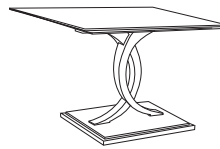

Options: Available in all woods and finishes

T-05-801-48 48" x 18" x 36"H

T-05-802-24 24" Square x 27"H

T-05-803-60 60" x 30" x 29.5"H

T-05-804-48 48" x 96" x 29.5"H

Customization Available

Rye

Options: Available in all woods and finishes

- T-05-801-48 48" x 18" x 36"H
- T-05-802-24 24" Square x 27"H
- T-05-803-60 60" x 30" x 29.5"H
- T-05-804-48 48" x 96" x 29.5"H

Rye Console
Product No: T-05-801
Dimensions:
48" L x 18" W x 36"H

Rye Lamp Table
Product No: T-05-802
Dimensions:
24" Sq. x 27" H

Rye Desk
Product No: T-05-803
Dimensions:
60"L x 30"W x 29.5" H

Rye Dining
Product No: T-05-804
Dimensions:
48" x 96" x 29.5"

Customization Available