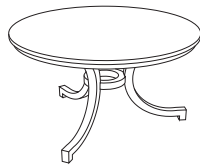

Reed

A slimmed-down version of our popular Nantucket table, this piece features an apron and graceful tapered legs. The table is shown here in Antique Hand Planed Coffee on Walnut and is available in three-legged, four-legged and dual pedestal models.

See back for options.

Customization Available

Reed

Options: Available in all woods and finishes

Round Tables:

T-07-2601 54”Dia. x 29.5”H

T-07-2602 60”Dia. x 29.5”H

T-07-2604 72”Dia. x 29.5”H (four-legged)

Dual-Pedestal “Racetrack” Table:

(Accepts up to two 22” leaves, more are custom)

T-07-2606-54 54” x 96” x 29.5”H

Reed Round Tables:

Product No: T-07-2601

Dimensions: 54”Dia. x 29.5”H

Product No: T-07-2602

Dimensions: 60”Dia. x 29.5”H

Reed Round Four-Legged Table:

Product No: T-07-2604

Dimensions: 72”Dia. x 29.5”H

Reed Dual-Pedestal “Racetrack” Table:

Product No: T-07-2606-54

Dimensions: 54” x 96” x 29.5”H

(Accepts up to two 22” leaves, more are custom)