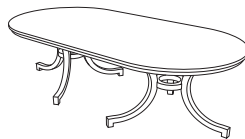

Reed

A slimmed-down version of our popular Nantucket table, this piece features an apron and graceful tapered legs. The table is shown here in Antique Hand Planed Coffee on Walnut and is available in three-legged, four-legged and dual pedestal models.

See back for options.

Customization Available

Reed

Options: Available in all woods and finishes

Round Tables:

T-07-2601 54”Dia. x 29.5”H

T-07-2602 60”Dia. x 29.5”H

T-07-2604 72”Dia. x 29.5”H (four-legged)

Dual-Pedestal “Racetrack” Table:

(Accepts up to two 22” leaves, more are custom)

T-07-2606-54 54” x 96” x 29.5”H

Reed Round Tables:

Product No: T-07-2601

Dimensions: 54”Dia. x 29.5”H

Product No: T-07-2602

Dimensions: 60”Dia. x 29.5”H

Reed Round Four-Legged Table:

Product No: T-07-2604

Dimensions: 72”Dia. x 29.5”H

Reed Dual-Pedestal “Racetrack” Table:

Product No: T-07-2606-54

Dimensions: 54” x 96” x 29.5”H

(Accepts up to two 22” leaves, more are custom)