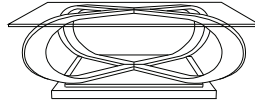

T-05-1002-36 36" Square x 18" H

T-05-1002-42 42" x 30" x 18" H

T-05-1002-48 48" Square x 18" H

T-05-1002-50 50" x 42" x 18" H

T-05-1003-54 54" Square x 29.5" H

Quattro Lamp Table
Product No: T-05-1001
Dimensions:
30" Sq x 27" H
36" Sq x 27" H

Quattro Coffee Table
Product No: T-05-1002
Dimensions:
36" Sq x 18" H
42" Sq x 18" H
48" Sq x 18" H

Quattro Dining Table
Product No: T-05-1002
Dimensions:
54" Square x 29.5" H

Customization Available