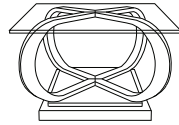

See back for options.

Customization Available

Quattro

Options: Available in all woods and finishes
Note: Designers must supply their own glass

T-05-1001-30 30" Square x 27" H

T-05-1001-36 36" Square x 27" H

T-05-1002-36 36" Square x 18" H

T-05-1002-42 42" x 30" x 18" H

T-05-1002-48 48" Square x 18" H

T-05-1002-50 50" x 42" x 18" H

T-05-1003-54 54" Square x 29.5" H

Quattro Lamp Table
Product No: T-05-1001
Dimensions:
30" Sq x 27" H
36" Sq x 27" H

Quattro Coffee Table
Product No: T-05-1002
Dimensions:
36" Sq x 18" H
42" Sq x 18" H
48" Sq x 18" H

Quattro Dining Table
Product No: T-05-1002
Dimensions:
54" Square x 29.5" H

Customization Available