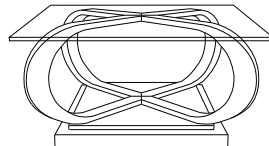

See back for options.

Customization Available

Quattro

Options: Available in all woods and finishes
Note: Designers must supply their own glass

T-05-1001-30 30" Square x 27" H

T-05-1001-36 36" Square x 27" H

T-05-1002-36 36" Square x 18" H

T-05-1002-42 42" x 30" x 18" H

T-05-1002-48 48" Square x 18" H

T-05-1002-50 50" x 42" x 18" H

T-05-1003-54 54" Square x 29.5" H

Quattro Lamp Table
Product No: T-05-1001
Dimensions:
30" Sq x 27" H
36" Sq x 27" H

Quattro Coffee Table
Product No: T-05-1002
Dimensions:
36" Sq x 18" H
42" Sq x 18" H
48" Sq x 18" H

Quattro Dining Table
Product No: T-05-1002
Dimensions:
54" Square x 29.5" H

Customization Available