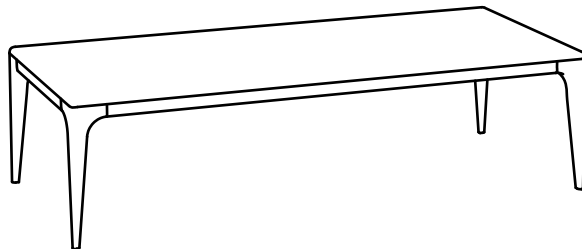

## Kirsch

This coffee table, commissioned by Dallas designer Allen Kirsch, is rooted in the 60's Danish modern aesthetic. The finely sculpted leg gives the table its sleek look. The Kirsch is shown here with an exquisite book and butt matched Coromandel Ebony top, and a Natural French Walnut base.

## Kirsch

Options: Available in all woods and finishes

T-09-1054 54"x 24"x 17"H

T-09-1064 64"x 28"x 17"H

Customization Available