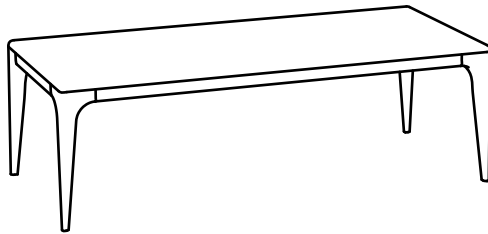

## Kirsch

This coffee table, commissioned by Dallas designer Allen Kirsch, is rooted in the 60's Danish modern aesthetic. The finely sculpted leg gives the table its sleek look. The Kirsch is shown here with an exquisite book and butt matched Coromandel Ebony top, and a Natural French Walnut base.

## Kirsch

Options: Available in all woods and finishes

T-09-1054 54"x 24"x 17"H

T-09-1064 64"x 28"x 17"H

Customization Available