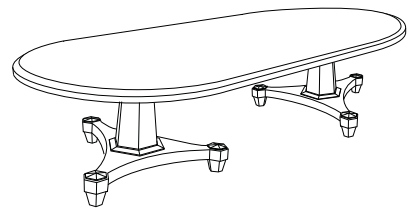

Hexagon Table

Product No: T-05-102

Dimensions: 60" Dia. x 29.5" H

Product No: T-05-104

Dimensions: 72" Dia. x 29.5" H

Product No: T-05-105

Dimensions: 84" Dia. x 29.5" H

Hexagon Table

Product No: T-05-106-48

Dimensions: Racetrack
48" x 96" Dia. x 29.5" H

Product No: T-05-106-54

Dimensions: Racetrack
54" x 96" Dia. x 29.5" H

(Both racetracks are available
with one or two 22" leaves)

Customization Available