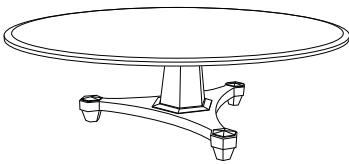

T-05-104 72" Dia. x 29.5"H

T-05-105 84" Dia. x 29.5"H

T-05-106-48 48" x 96" Dual Pedestal Racetrack

T-05-106-48-01 48" x 96" Racetrack Dual Pedestal, one 22" leaf

T-05-106-48-02 48" x 96" Race Track Dual Pedestal, two 22" leaves

T-05-106-54 54" x 96" Dual Pedestal Racetrack

T-05-106-54-01 54" x 96" Dual Pedestal Racetrack, one 22" leaf

T-05-106-54-02 54" x 96" Dual Pedestal Racetrack, two 22" leaves

Call 66" Round (perimeter leaves to 84") x 29.5"H

Hexagon Table

Product No: T-05-102

Dimensions: 60" Dia. x 29.5" H

Product No: T-05-104

Dimensions: 72" Dia. x 29.5" H

Product No: T-05-105

Dimensions: 84" Dia. x 29.5" H

Hexagon Table