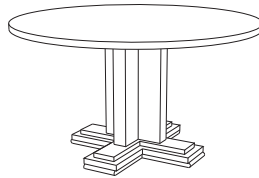

Options: Available in all woods and finishes

Base dimensions increase in proportion to the size of top from 42”Dia. to 72”Dia.

T-06-1901 30”Dia. x 26”H

T-06-1902 36”Dia. x 26”H

T-06-1904 48”Dia. x 29.5”H

T-06-1906 60”Dia. x 29.5”H

T-06-1907 72”Dia. x 29.5”H

Customization Available

Hagen

Options: Available in all woods and finishes

Base dimensions increase in proportion to the size of top from 42”Dia. to 72”Dia.

T-06-1901 30”Dia. x 26”H

T-06-1902 36”Dia. x 26”H

T-06-1904 48”Dia. x 29.5”H

T-06-1906 60”Dia. x 29.5”H

T-06-1907 72”Dia. x 29.5”H

Hagen Lamp/Side Tables:

Product No: T-06-1901

Dimensions: 30”Dia. x 26” H

Product No: T-06-1902

Dimensions: 36” Dia. x 26” H

Hagen Center Hall/Dining Tables:

Product No: T-06-1904

Dimensions:

48”Dia. x 29.5”H

Product No: T-06-1906

Dimensions: 60”Dia. x 29.5”H

Product No: T-06-1907