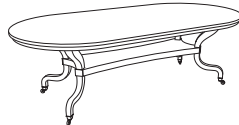

T-05-2101 60"Dia. x 30"H

T-05-2103 72"Dia. x 30"H

T-05-2104 84"Dia. x 30"H

"Racetrack" tables:

(Accepts up to two 22" Leaves / All Other Custom)

T-05-2105 96"L x 48"W x 30"H

T-05-2106 96"L x 54"W x 30"H

Oval table:

T-05-2107 66"L x 54"W x 30"H

Grecian Round Tables:

Product No:T-06-2101

Dimensions:

60"Dia. x 30"H

Product No: T-06-2103

Dimensions:

72"Dia. x 30"H

Product No: T-06-2104

Dimensions:

84"Dia. x 30"H

Grecian "Racetrack"
Tables:

Product No: T-06-2105

Dimensions:

96"L x 48"W x 30"H

Product No:T-06-2106

Dimensions:

96"L x 54"W x 30"H

Grecian Oval Table:

Product No: T-06-2107

Dimensions:

66"L x 54"W x 30"H

Customization Available