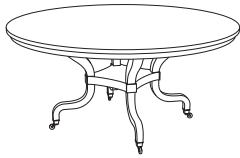

T-05-2101 60"Dia. x 30"H

T-05-2103 72"Dia. x 30"H

T-05-2104 84"Dia. x 30"H

"Racetrack" tables:

(Accepts up to two 22" Leaves / All Other Custom)

T-05-2105 96"L x 48"W x 30"H

T-05-2106 96"L x 54"W x 30"H

Oval table:

T-05-2107 66"L x 54"W x 30"H

Grecian Round Tables:

Product No:T-06-2101

Dimensions:

60"Dia. x 30"H

Product No: T-06-2103

Dimensions:

72"Dia. x 30"H

Product No: T-06-2104

Dimensions:

84"Dia. x 30"H

Grecian "Racetrack"
Tables:

Product No: T-06-2105

Dimensions:

96"L x 48"W x 30"H

Product No:T-06-2106