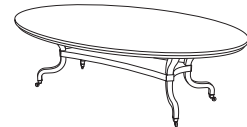

T-05-2107 66"L x 54"W x 30"H

Grecian Round Tables:

Product No:T-06-2101

Dimensions:

60"Dia. x 30"H

Product No: T-06-2103

Dimensions:

72"Dia. x 30"H

Product No: T-06-2104

Dimensions:

84"Dia. x 30"H

Grecian "Racetrack"
Tables:

Product No: T-06-2105

Dimensions:

96"L x 48"W x 30"H

Product No:T-06-2106

Dimensions:

96"L x 54"W x 30"H

Grecian Oval Table:

Product No: T-06-2107

Dimensions:

66"L x 54"W x 30"H

Customization Available