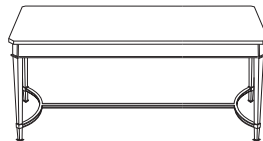

See back for options.

Customization Available

Directoire

Options: Available in French Walnut, Oak, Cherry Pearwood and Fruitwood finishes.

- T-05-701-48 48" Dia. x 18" H
- T-05-701-54 54" Dia. x 18" H
- T-05-702-48 48" Square x 29.5" H
- T-05-702-54 54" Square x 29.5" H
- T-05-702-60 60" Square x 29.5" H
- T-05-703-30 30" Dia. x 27" H
- T-05-703-36 36" Dia. x 27" H
- T-05-704-48 48" x 96" x 29.5" H
- T-05-704-54 54" x 96" x 29.5" H
- T-05-705-60 60" x 18" D x 36" H
- T-05-706-60 60" x 16" D x 27" to 30" H
- T-05-706-72 72" x 16" D x 27" to 30" H
- T-05-707-60 60" x 20" D x 36" H
- T-05-707-72 72" x 20" D x 36" H

Directoire Coffee Table
Product No: T-05-701
Dimensions:
48" Dia. x 18" H
54" Dia. x 18" H

Directoire Square Table
Product No: T-05-702
Square Dimensions:
48" Square x 29.5" H
54" Square x 29.5" H
60" Square x 29.5" H

Directoire Sofa Table
Product No: T-05-706
Dimensions:
72" x 16" D x 27" or 30" H

Directoire Server
Product No: T-05-707
Dimensions:
60" x 20" D x 36" H
72" x 20" D x 36" H

Directoire Lamp Table
Product No: T-05-703
Dimensions:
30" Dia. x 27" H
36" Dia. x 27" H

Directoire Dining
Product No: T-05-704
Dimensions:
48" x 96" x 29.5" H
54" x 96" x 29.5" H

Directoire Console
Product No: T-05-705-60
Dimensions:
60" x 18" D x 36" H

Customization Available