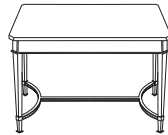

See back for options.

Customization Available

Directoire

Options: Available in French Walnut, Oak, Cherry Pearwood and Fruitwood finishes.

- T-05-701-48 48" Dia. x 18" H
- T-05-701-54 54" Dia. x 18" H
- T-05-702-48 48" Square x 29.5" H
- T-05-702-54 54" Square x 29.5" H
- T-05-702-60 60" Square x 29.5" H
- T-05-703-30 30" Dia. x 27" H
- T-05-703-36 36" Dia. x 27" H
- T-05-704-48 48" x 96" x 29.5" H
- T-05-704-54 54" x 96" x 29.5" H
- T-05-705-60 60" x 18" D x 36" H
- T-05-706-60 60" x 16" D x 27" to 30" H
- T-05-706-72 72" x 16" D x 27" to 30" H
- T-05-707-60 60" x 20" D x 36" H
- T-05-707-72 72" x 20" D x 36" H

Directoire Coffee Table
Product No: T-05-701
Dimensions:
48" Dia. x 18" H
54" Dia. x 18" H

Directoire Square Table
Product No: T-05-702
Square Dimensions:
48" Square x 29.5" H
54" Square x 29.5" H
60" Square x 29.5" H

Directoire Sofa Table
Product No: T-05-706
Dimensions:
72" x 16" D x 27" or 30" H

Directoire Server
Product No: T-05-707
Dimensions:
60" x 20" D x 36" H
72" x 20" D x 36" H

Directoire Lamp Table
Product No: T-05-703
Dimensions:
30" Dia. x 27" H
36" Dia. x 27" H

Directoire Dining
Product No: T-05-704
Dimensions:
48" x 96" x 29.5" H
54" x 96" x 29.5" H

Directoire Console
Product No: T-05-705-60
Dimensions:
60" x 18" D x 36" H

Customization Available