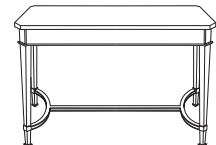

Directoire Coffee Table
Product No: T-05-701
Dimensions:
48" Dia. x 18" H
54" Dia. x 18" H

Directoire Square Table
Product No: T-05-702
Square Dimensions:
48" Square x 29.5" H
54" Square x 29.5" H
60" Square x 29.5" H

Directoire Sofa Table
Product No: T-05-706
Dimensions:
72" x 16" D x 27" or 30" H

Directoire Server
Product No: T-05-707
Dimensions:
60" x 20" D x 36" H
72" x 20" D x 36" H

Directoire Lamp Table
Product No: T-05-703
Dimensions:
30" Dia. x 27" H
36" Dia. x 27" H

Directoire Dining
Product No: T-05-704
Dimensions:
48" x 96" x 29.5" H
54" x 96" x 29.5" H

Directoire Console
Product No: T-05-705-60
Dimensions:
60" x 18" D x 36" H

Customization Available