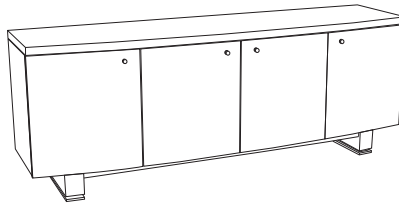

Buffet Merveilleux

A gently curving front and inset feet give this piece a classic Art Deco silhouette. Shown here in Quarter Sawn Santos Rosewood, the credenza makes for a wonderful dining room server or foyer piece.

Options: Available in all woods and finishes.
Available as a TV Cabinet with Plasma/LCD lift mechanism

Adjustable shelf behind each door

Drawers available for an additional \$550 each

C-08-3402 24"D x 34"H x 72"W

Customization Available

Buffet Merveilleux

Options: Available in all woods and finishes.
Available as a TV Cabinet with Plasma/LCD lift mechanism
Adjustable shelf behind each door
Drawers available for an additional \$550 each
C-08-3402 24"D x 34"H x 72"W

Buffet Merveilleux
Product No: C-08-3402
Dimensions: 24"D x 34"H x 72"W

Customization Available