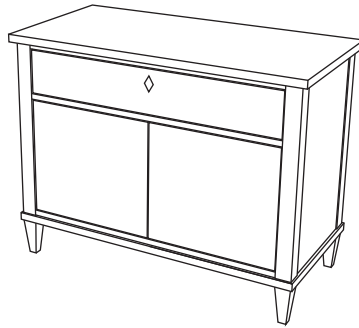

Biedermeier Commode

We wanted to build a piece that drew from the art of the French Revolution. Reflected in this server is a desire to cast off glitz and ostentation, replacing them with an emphasis on clean and elemental forms. The piece is shown here in Natural French Walnut with Ebony and keyhole detail.

Options: Available in all woods and finishes
Available as a TV Cabinet with Plasma/LCD lift mechanism
C-07-2500 Commode 40"W x 20"D x 31"H

Customization Available

Biedermeier Commode

Options: Available in all woods and finishes
Available as a TV Cabinet with Plasma/LCD lift mechanism
C-07-2500 Commode 40"W x 20"D x 31"H

Biedermeier Commode
Product No: T-07-2500
Dimensions: 40"W x 20"D 31"H

Customization Available