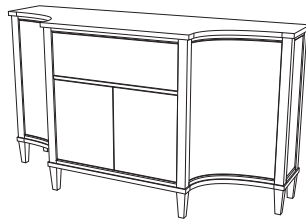

Jasper Commode

Sweeping yet restrained curves emboldened with ebony banding lend this piece a Jeffersonian elegance. The hand-planed finish sprang from our love of antiques whose nicks and fades only add to their inviting warmth. We replicated these elements to give this generous server the look and feel of an heirloom kissed by time.

Options: Available in all woods and finishes
Available as a TV cabinet with Plasma / LCD Lift Mechanism

C-07-3050 60"W x 24"D x 34"T

C-07-3025 72"W x 24"D x 34"T

C-07-3000 72"W x 24"D x 40"T

Customization Available

Jasper Commode

Options: Available in all woods and finishes
Available as a TV cabinet with Plasma / LCD Lift Mechanism

C-07-3050 60"W x 24"D x 34"T

C-07-3025 72"W x 24"D x 34"T

C-07-3000 72"W x 24"D x 40"T

Product No: C-07-3050

Dimensions: 60"W x 24"D x 34"T

Product No: C-07-3025

Dimensions: 72"W x 24"D x 34"T

Product No: C-07-3000

Dimensions: 72"W x 24"D x 40"T

Customization Available