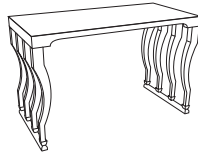

Desks

T-06-2206-54 54"W x 30"D x 30"H

T-06-2207-60 60"W x 30"D x 30"H

Console/sofa tables:

T-06-2209-54 54"W x 16"D x 30" to 36"H

T-06-2210-60 60"W x 16"D x 30" to 36"H

T-06-2211-72 72"W x 16"D x 30" to 36"H

Coffee table
Product No: T-06-2202
Dimensions:
60"W x 30"D x 18"H

Desks
Product No: T-06-2206-54
Dimensions:
54"W x 30"D x 30"H
Product No: T-06-2207-60
Dimensions:
60"W x 30"D x 30"H

Consoles/sofa tables
Product No: T-06-2209-54
Dimensions:
54"W x 16"D x 30" to 36"H
Product No: T-06-2210-60
Dimensions:
60"W x 16"D x 30" to 36"H
Product No: T-06-2211-72
Dimensions:
72"W x 16"D x 30" to 36"H