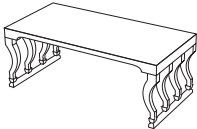

Desks

T-06-2206-54 54"W x 30"D x 30"H

T-06-2207-60 60"W x 30"D x 30"H

Console/sofa tables:

T-06-2209-54 54"W x 16"D x 30" to 36"H

T-06-2210-60 60"W x 16"D x 30" to 36"H

T-06-2211-72 72"W x 16"D x 30" to 36"H

Coffee table
Product No: T-06-2202
Dimensions:
60"W x 30"D x 18"H

Desks
Product No: T-06-2206-54
Dimensions:
54"W x 30"D x 30"H
Product No: T-06-2207-60
Dimensions:
60"W x 30"D x 30"H

Consoles/sofa tables
Product No: T-06-2209-54
Dimensions:
54"W x 16"D x 30" to 36"H
Product No: T-06-2210-60
Dimensions:
60"W x 16"D x 30" to 36"H
Product No: T-06-2211-72
Dimensions:
72"W x 16"D x 30" to 36"H