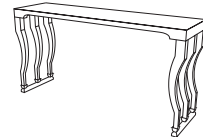

Desks

T-06-2206-54 54"W x 30"D x 30"H

T-06-2207-60 60"W x 30"D x 30"H

Console/sofa tables:

T-06-2209-54 54"W x 16"D x 30" to 36"H

T-06-2210-60 60"W x 16"D x 30" to 36"H

T-06-2211-72 72"W x 16"D x 30" to 36"H

Coffee table
Product No: T-06-2202
Dimensions:
60"W x 30"D x 18"H

Desks
Product No: T-06-2206-54
Dimensions:
54"W x 30"D x 30"H
Product No: T-06-2207-60
Dimensions:
60"W x 30"D x 30"H

Consoles/sofa tables
Product No: T-06-2209-54
Dimensions:
54"W x 16"D x 30" to 36"H
Product No: T-06-2210-60
Dimensions:
60"W x 16"D x 30" to 36"H
Product No: T-06-2211-72
Dimensions:
72"W x 16"D x 30" to 36"H