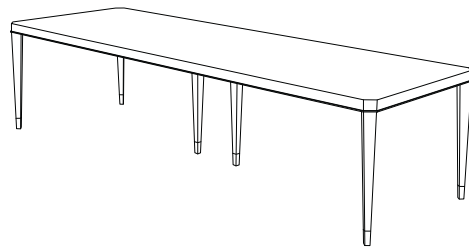

## Auburn

Options: Available in all woods and finishes

T-08-2702 72" Square x 29.5" H

T-08-2702-44 Rectangle 44" x 72" x 29.5" H

T-08-2702-44-01 Rectangle 44" x 72" x 29.5" H with one 22" leaf

T-08-2702-44-02 Rectangle 44" x 72" x 29.5" H with two 22" leaves

T-08-2703-48 Rectangle 48" x 96" x 29.5" H

T-08-2703-48-01 Rectangle 48" x 96" x 29.5" H with one 22" leaf

T-08-2703-48-02 Rectangle 48" x 96" x 29.5" H with two 22" leaves

T-08-2706-54 Rectangle 54" x 96" x 29.5" H

T-08-2706-54-01 Rectangle 54" x 96" x 29.5" H with one 22" leaf

T-08-2706-54 Rectangle 54" x 96" x 29.5" H with two 22" leaves

Auburn Table

Product No: T-08-2702

Dimensions: 72" Square x 29.5" H

Product No: T-08-2703-48

Dimensions: Rectangle

48" x 96" x 29.5" H

Product No: T-08-2702-44

Dimensions: Rectangle

44" x 72" x 29.5" H

Product No: T-08-2706-54

Dimensions: Racetrack

54" x 96" x 29.5" H